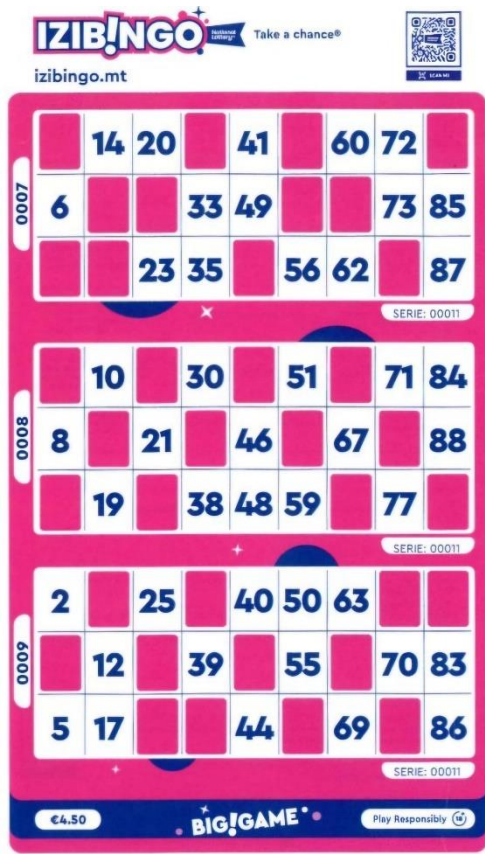

The IZIBINGO ticket is purchased by the players before participating in an IZIBINGO game. To participate a player must purchase an IZIBINGO Ticket.

Each ticket has three (3) scorecards, each of three (3) lines and nine (9) columns creating twenty-seven (27) boxes on which fifteen (15) numbers are printed and spread evenly on three (3) lines of five (5) numbers and four (4) blank boxes each.

All the numbers on any ticket are unique. The following illustration demonstrates how a IZIBINGO ticket is composed:

Figure 1: A description IZIBINGO Session Game ticket

3 IZIBINGO Session Ticket Pack or Big Game Bingo Ticket

A player can participate by purchasing three (3) types of tickets.

- In the morning sessions every Wednesday and Friday and on Sunday afternoon and evening sessions, a player can purchase a pack or multiple packs of fifteen (15) IZIBINGO session game tickets.
- A player can purchase one (1) or more Big Game Bingo Game tickets. The Big Game Bingo game is played at the end of a fifteen (15)-game ticket session.
- From Monday to Saturday, in all the evening sessions, a player can buy a pack or multiple packs of ten (10) IZIBINGO session game tickets. With the minimum purchase, the player has three (3) participations in each ticket of three (3) scorecards in the respective game according to the series on the ticket in hand.

Figure 2: An indicative IZIBINGO Big Game Bingo Ticket

4 How is IZIBINGO Played?

4.1 Game Session

To play a game session of IZIBINGO, the player should purchase a -pack or more of fifteen (15) or ten (10) tickets, each ticket containing three (3) scorecards.