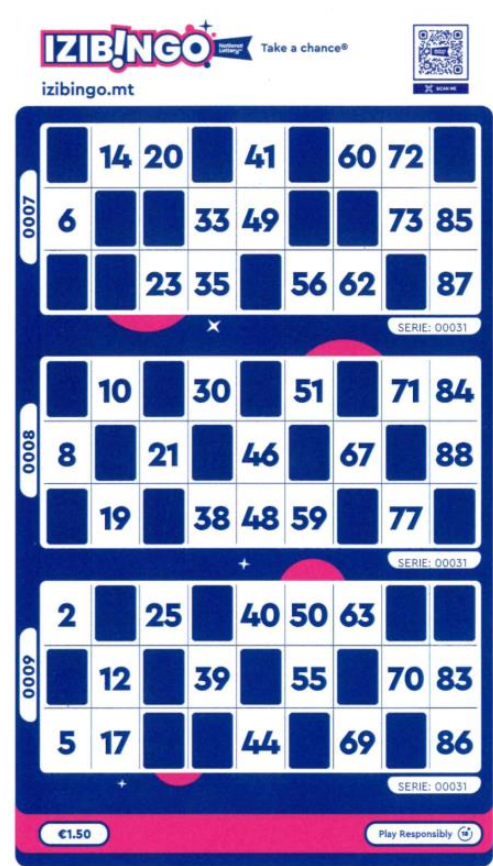

The IZIBINGO ticket is purchased by the players before participating in an IZIBINGO game. To participate a player must purchase an IZIBINGO Ticket.

Each ticket has three (3) scorecards, each of three (3) lines and nine (9) columns creating twenty-seven (27) boxes on which fifteen (15) numbers are printed and spread evenly on three (3) lines of five (5) numbers and four (4) blank boxes each.

All the numbers on any ticket are unique. The following illustration demonstrates how a IZIBINGO ticket is composed:

Figure 1: A description IZIBINGO Session Game ticket

3 IZIBINGO Session Ticket Pack or Big Game Bingo Ticket

A player can participate by purchasing three (3) types of tickets.

- In the morning sessions every Wednesday and Friday and on Sunday afternoon and evening sessions, a player can purchase a pack or multiple packs of fifteen (15) IZIBINGO session game tickets.
- A player can purchase one (1) or more Big Game Bingo Game tickets. The Big Game Bingo game is played at the end of a fifteen (15)-game ticket session.
- From Monday to Saturday, in all the evening sessions, a player can buy a pack or multiple packs of ten (10) IZIBINGO session game tickets. With the minimum purchase, the player has three (3) participations in each ticket of three (3) scorecards in the respective game according to the series on the ticket in hand.

Figure 2: An indicative IZIBINGO Big Game Bingo Ticket

4 How is IZIBINGO Played?

4.1 Game Session

To play a game session of IZIBINGO, the player should purchase a -pack or more of fifteen (15) or ten (10) tickets, each ticket containing three (3) scorecards.